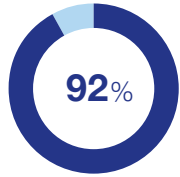

The facts* about CON.THERA 2023

of the participants would recommend the conference to their colleagues