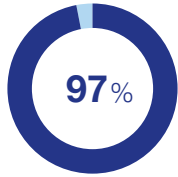

of the participants rate the conference overall with top marks