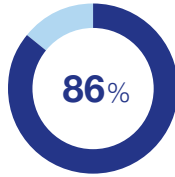

of the participants will most likely attend the conference again

20 expert presentations on 3 conference days

around 200 participants

19 renowned speakers gave lectures on the topics of rehabilitation after a stroke, multiple sclerosis and Parkinson's disease as well as on therapy options for spasticity, fatigue and interdisciplinary therapy in paediatrics